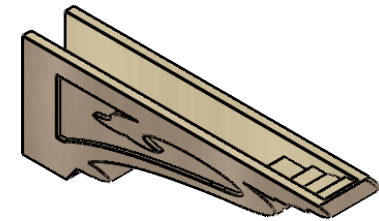

ITEM NUMBER: CORU06X36X12MAYRCPR

6"W X 36"D X 12"H SERIES 3 THIN MAYFLOWER ROUGH CEDAR TIMBERTHANE
FAUX WOOD CORBEL, PRIMED

SIDE PROFILE

FRONT PROFILE

ISOMETRIC

EKENA MILLWORK
2300 WEST MAIN ST.
CLARKSVILLE, TX 75426
TOLL FREE: 866-607-0453
WWW.EKENAMILLWORK.COM

NOTES

1. INSTALLATION TO BE COMPLETED IN ACCORDANCE WITH MANUFACTURER'S SPECIFICATIONS.
2. DRAWING MAY NOT BE TO SCALE
3. THIS DRAWING IS INTENDED FOR DESIGN AND PLANNING PURPOSES ONLY.
4. ALL INFORMATION CONTAINED HEREIN WAS CURRENT AT THE TIME OF DEVELOPMENT BUT MUST BE REVIEWED AND APPROVED BY THE PRODUCT MANUFACTURER TO BE CONSIDERED ACCURATE.
5. TIMBERTHANE ARCHITECTURAL PRODUCTS ARE MADE FROM HIGH DENSITY URETHANE AND COME FACTORY PRIMED