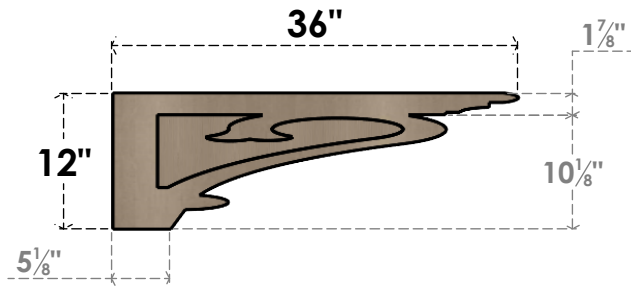

ITEM NUMBER: CORU06X36X12MAYRCPR

6"W X 36"D X 12"H SERIES 3 THIN MAYFLOWER ROUGH CEDAR TIMBERTHANE
FAUX WOOD CORBEL, PRIMED

SIDE PROFILE

FRONT PROFILE

ISOMETRIC

EKENA MILLWORK
2300 WEST MAIN ST.
CLARKSVILLE, TX 75426
TOLL FREE: 866-607-0453
WWW.EKENAMILLWORK.COM

NOTES

1. INSTALLATION TO BE COMPLETED IN ACCORDANCE WITH MANUFACTURER'S SPECIFICATIONS.
2. DRAWING MAY NOT BE TO SCALE
3. THIS DRAWING IS INTENDED FOR DESIGN AND PLANNING PURPOSES ONLY.
4. ALL INFORMATION CONTAINED HEREIN WAS CURRENT AT THE TIME OF DEVELOPMENT BUT MUST BE REVIEWED AND APPROVED BY THE PRODUCT MANUFACTURER TO BE CONSIDERED ACCURATE.
5. TIMBERTHANE ARCHITECTURAL PRODUCTS ARE MADE FROM HIGH DENSITY URETHANE AND COME FACTORY PRIMED