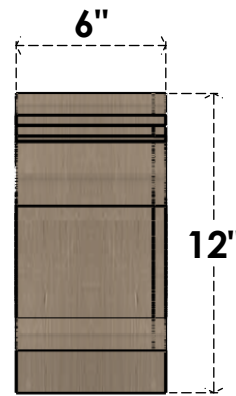

ITEM NUMBER: CORU06X36X12MAYRCPR

6"W X 36"D X 12"H SERIES 3 THIN MAYFLOWER ROUGH CEDAR TIMBERTHANE
FAUX WOOD CORBEL, PRIMED

SIDE PROFILE

FRONT PROFILE

ISOMETRIC

EKENA MILLWORK
2300 WEST MAIN ST.
CLARKSVILLE, TX 75426
TOLL FREE: 866-607-0453
WWW.EKENAMILLWORK.COM

NOTES

1. INSTALLATION TO BE COMPLETED IN ACCORDANCE WITH MANUFACTURER'S SPECIFICATIONS.
2. DRAWING MAY NOT BE TO SCALE
3. THIS DRAWING IS INTENDED FOR DESIGN AND PLANNING PURPOSES ONLY.
4. ALL INFORMATION CONTAINED HEREIN WAS CURRENT AT THE TIME OF DEVELOPMENT BUT MUST BE REVIEWED AND APPROVED BY THE PRODUCT MANUFACTURER TO BE CONSIDERED ACCURATE.
5. TIMBERTHANE ARCHITECTURAL PRODUCTS ARE MADE FROM HIGH DENSITY URETHANE AND COME FACTORY PRIMED